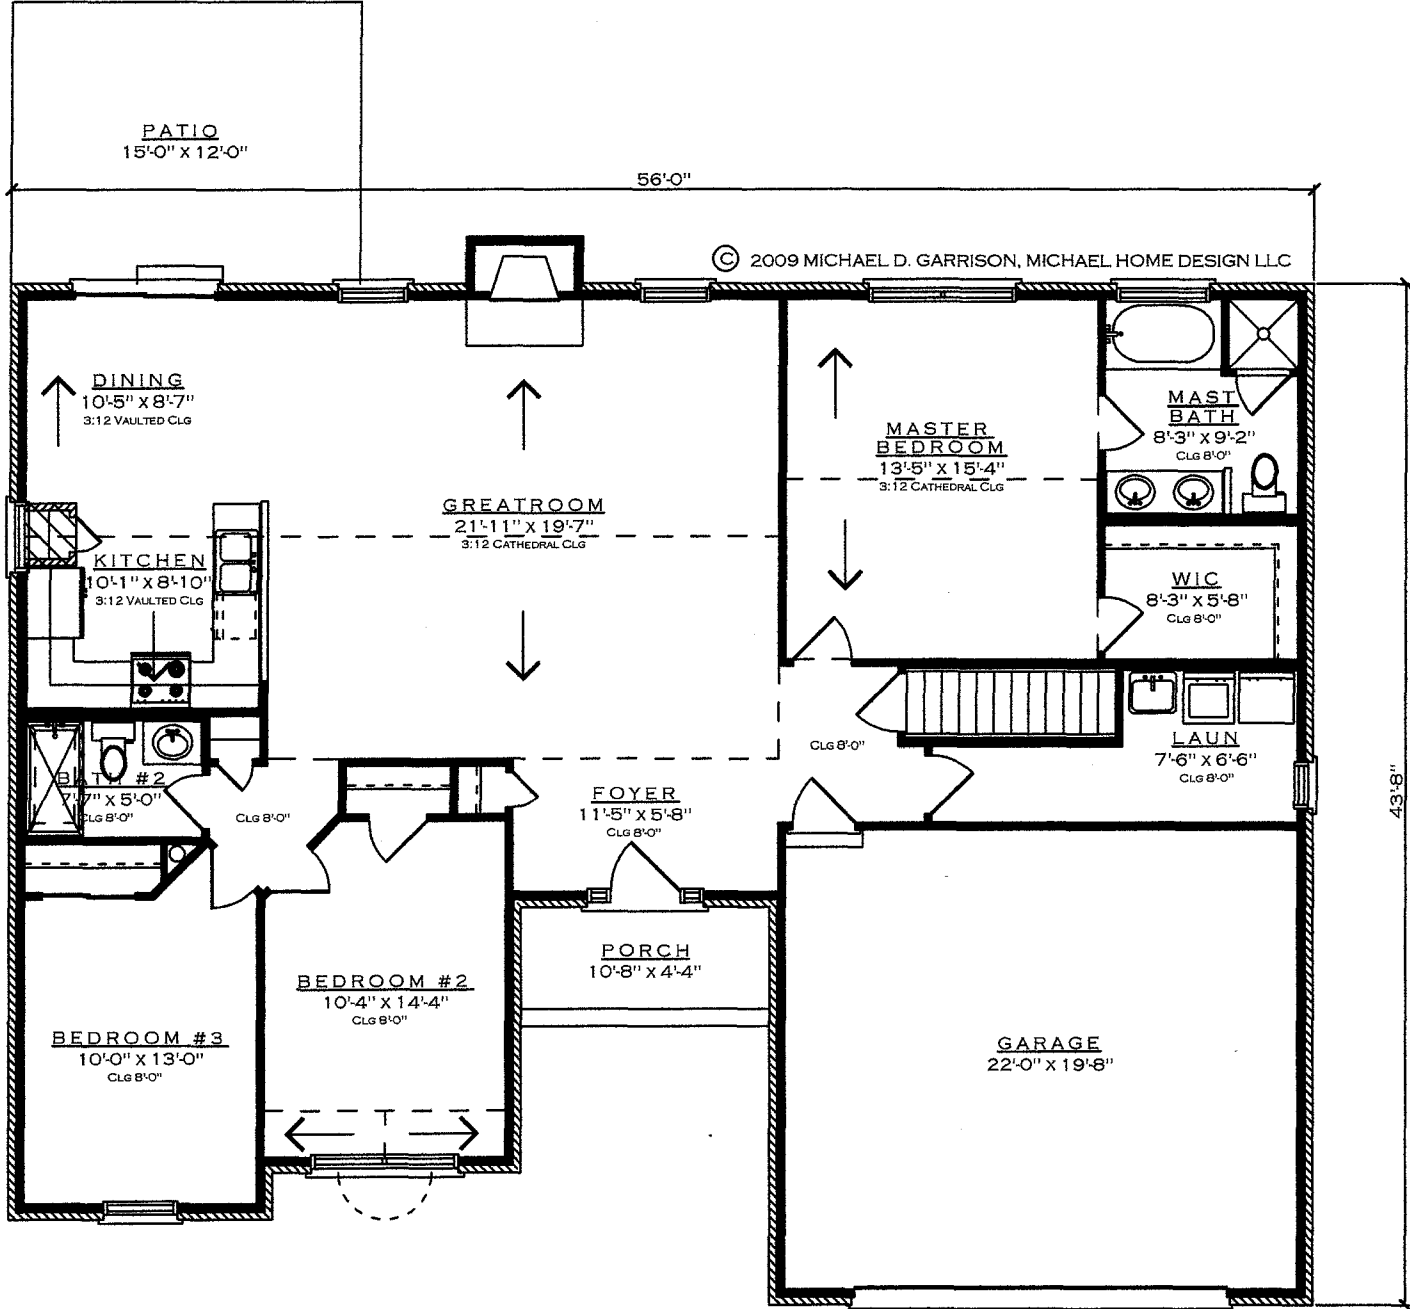

FRONT ELEVATION

21 COLUMBIA WOODS

FIRST FLOOR:	1,700 SF
PORCH:	46 SF
GARAGE:	453 SF

FRONT ELEVATION

21 COLUMBIA WOODS

FIRST FLOOR:	1,700 SF
PORCH:	46 SF
GARAGE:	453 SF

FIRST FLOOR PLAN